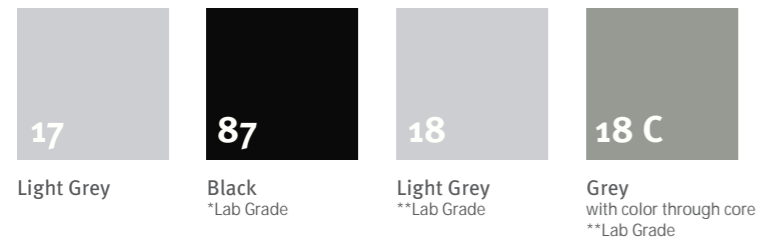

COLOR SELECTION

Student Table Top