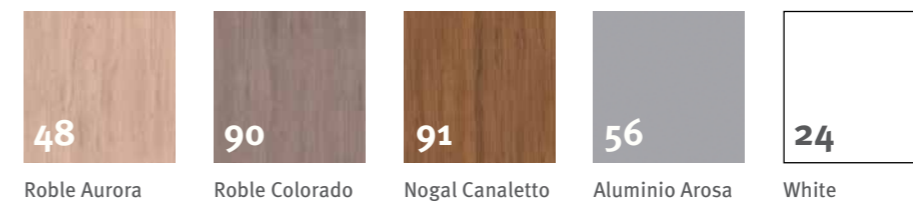

Wood Colors

Superpan Decor