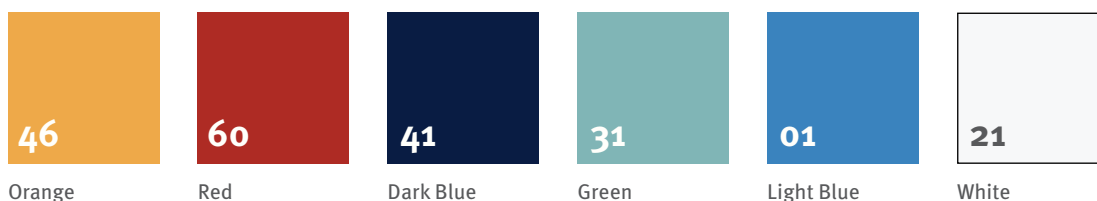

# COLOR SELECTION

## Student Table Top

## Metal Frame Colors by order

## Seat Colors

	01	02	03	04	05	06	07	08	09
	Lime Green	Sky Blue	Banana Yellow	Cherry Red	Night Grey	Cool Grey	Fuchsia	Mandarin Orange	Royal Blue
<b>K</b> KG	✓	✓	✓	✓		✓	✓		
<b>E</b> Class 1-2	✓	✓	✓	✓		✓	✓	✓	✓
<b>I</b> Class 3-4	✓	✓	✓	✓	✓	✓	✓	✓	✓
<b>S</b> Class 5++	✓	✓	✓	✓	✓	✓	✓	✓	✓
<b>S</b> EN-ONE	✓		✓		✓				✓