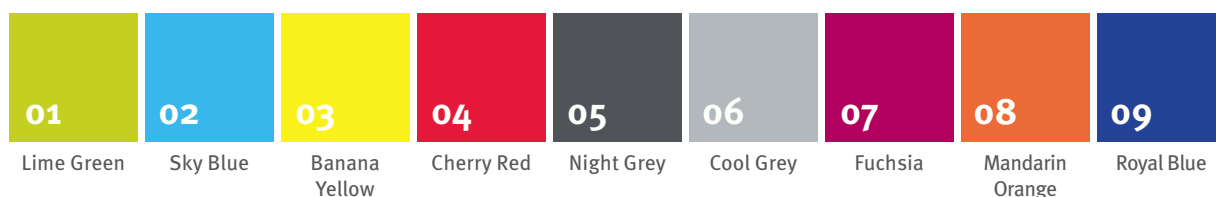

## Student Table Top

## Standard Metal Frame

## Metal Frame Colors by order

## Seat Colors

	01	02	03	04	05	06	07	08	09
	Lime Green	Sky Blue	Banana Yellow	Cherry Red	Night Grey	Cool Grey	Fuchsia	Mandarin Orange	Royal Blue
<b>K</b> KG	✓	✓	✓	✓		✓	✓		
<b>E</b> Class 1-2	✓	✓	✓	✓		✓	✓	✓	✓
<b>I</b> Class 3-4	✓	✓	✓	✓	✓	✓	✓	✓	✓
<b>S</b> Class 5++	✓	✓	✓	✓	✓	✓	✓	✓	✓
<b>S</b> EN-ONE	✓		✓		✓				✓