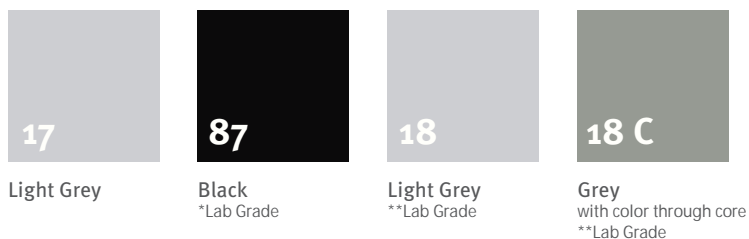

COLOR SELECTION

Student Table Top