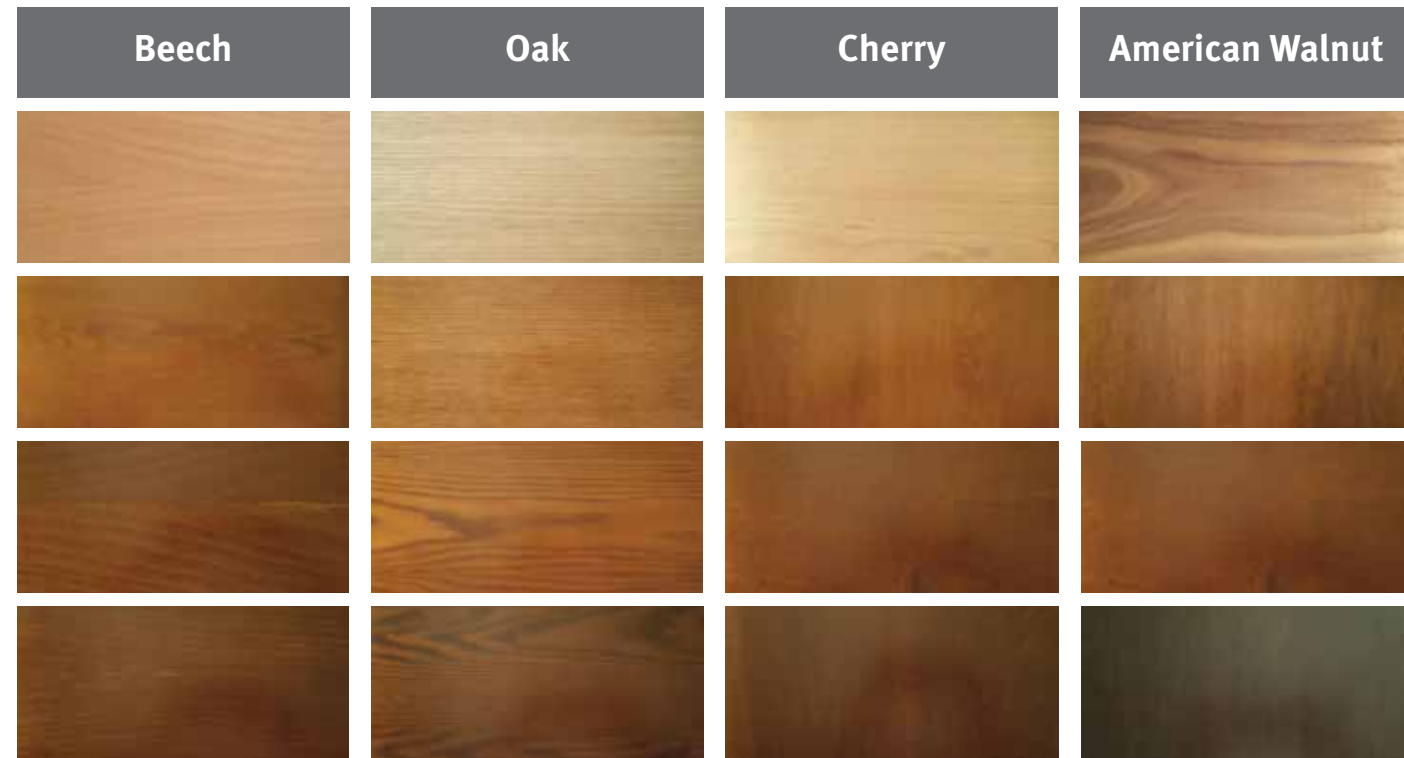

Maani also supplies hardware for door frames, trims, handles, hinges, perimeter sound seals and door bottom, supplied as part of the tested assembly, in addition to adjustable neoprene mortise jams and seals.

All Doors can be Made of:

- Beech
- Oak
- Cherry
- American Walnut
- Mable
- Mahogany
- Wenge

COLOR SELECTION

COMPANY CERTIFICATES

ISO 9001:2015
Quality management systems

ISO 14001:2015
Environmental management systems