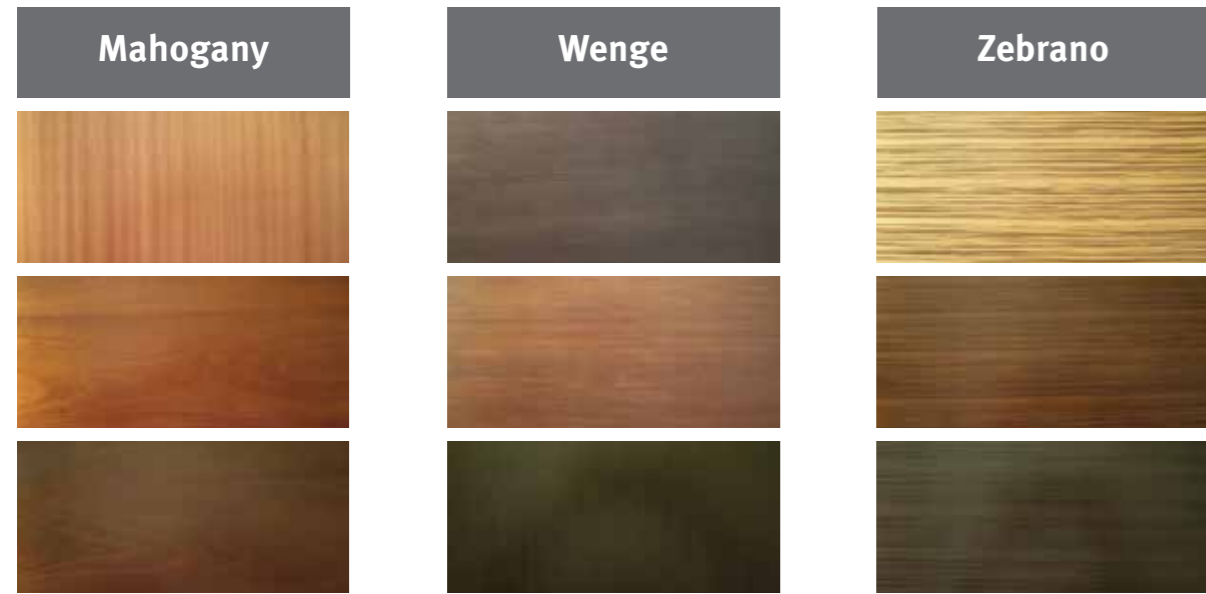

SOUND CONTROL DOORS:

Sound proof Interior Doors made with acoustical surfaces with STC rating up to 42, composed of 13-layer composite door assembly. Finishes are available in Oak, Maple, Cherry, Birch, and any type of wood selected by architects and designers. Maani also supplies hardware for door frames, trims, handles, hinges, perimeter sound seals and door bottom, supplied as part of the tested assembly, in addition to adjustable neoprene mortise jams and seals.

All Doors can be Made of:

- Beech
- Oak
- Cherry
- American Walnut
- Mable
- Mahogany
- Wenge

COLOR SELECTION

COMPANY CERTIFICATES

ISO 9001:2015
Quality management systems

ISO 14001:2015
Environmental management systems